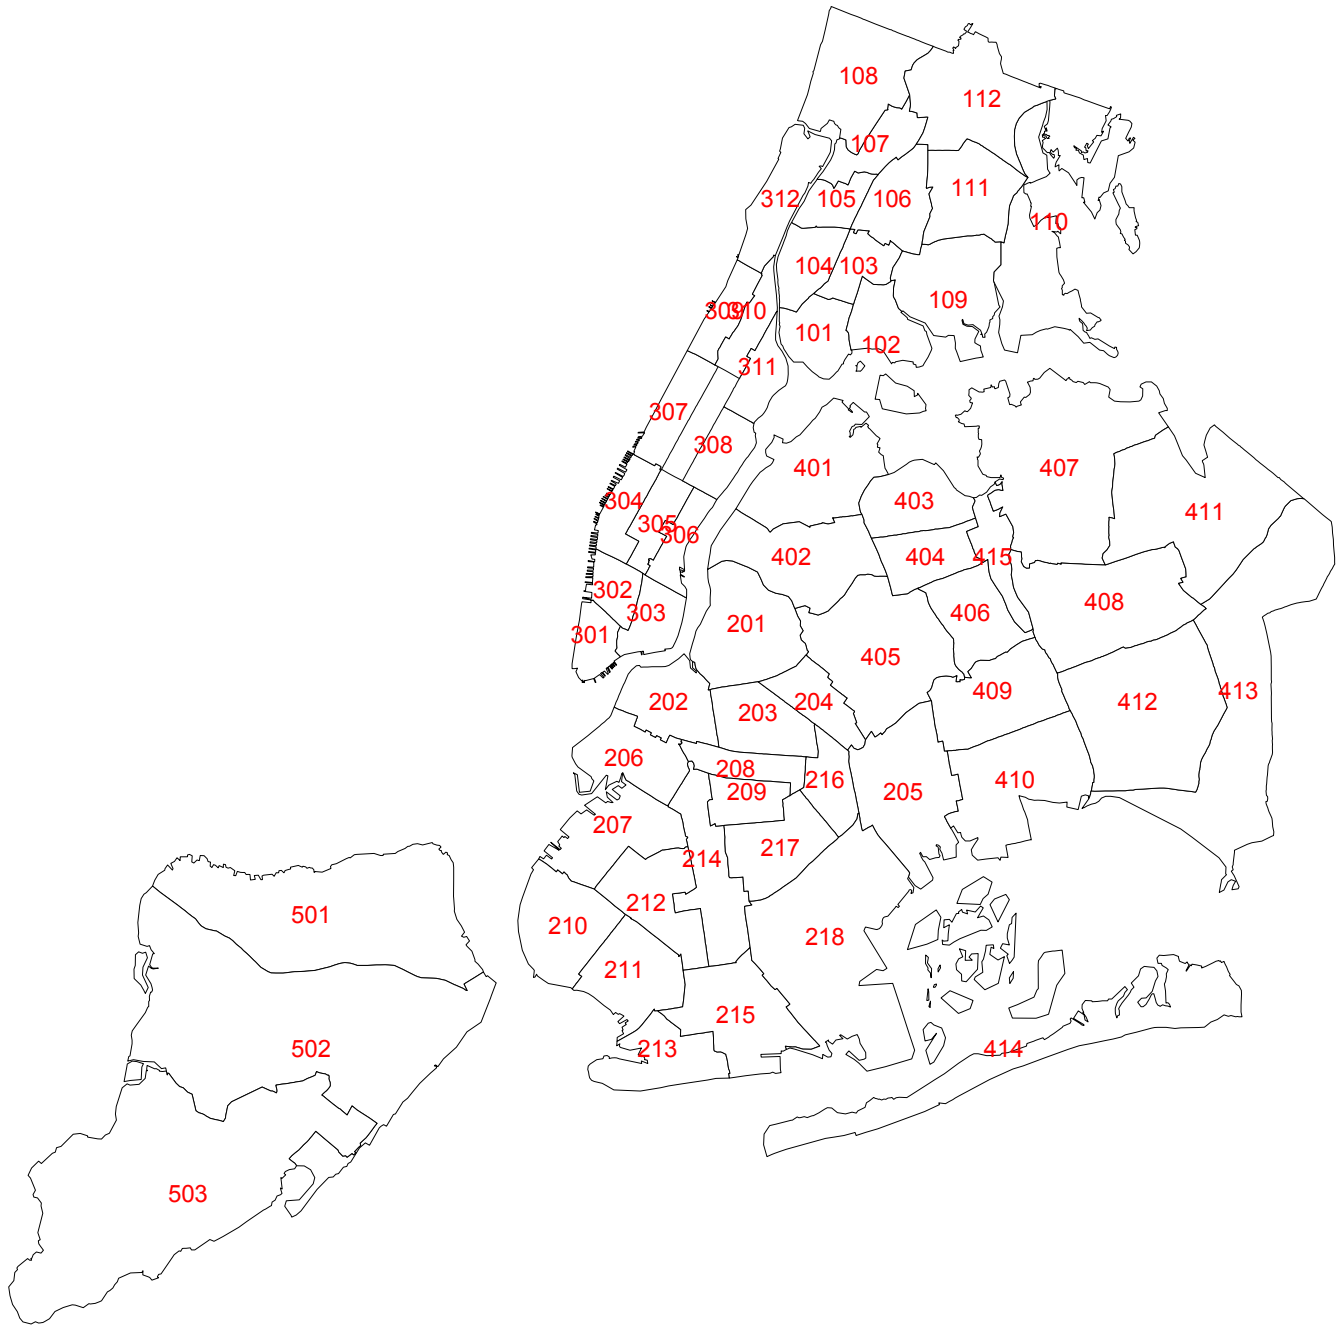

COMMUNITY DISTRICTS

Source: Community Studies of New York, Inc./Infoshare

101 BX1 - Mott Haven/Melrose	301 MN1 - Financial District
102 BX2 - Hunts Point/Longwood	302 MN2 - Greenwich Village/Soho
103 BX3 - Morrisania/Crotona	303 MN3 - Lower East Side/Chinatown
104 BX4 - Highbridge/Concourse	304 MN4 - Clinton/Chelsea
105 BX5 - Fordham/University Heights	305 MN5 - Midtown
106 BX6 - Belmont/East Tremont	306 MN6 - Stuyvesant Town/Turtle Bay
107 BX7 - Kingsbridge Hghts/Bedford Park	307 MN7 - Upper West Side
108 BX8 - Riverdale/Fieldston	308 MN8 - Upper East Side
109 BX9 - Parkchester/Soundview	309 MN9 - Morningside Heights/Hamilton
110 BX10 - Throgs Neck/Co-op City	310 MN10 - Central Harlem
111 BX11 - Morris Park/Bronxdale	311 MN11 - East Harlem
112 BX12 - Williamsbridge/Baychester	312 MN12 - Washington Heights/Inwood
201 BK1 - Greenpoint/Williamsburg	401 QU1 - Astoria
202 BK2 - Fort Greene/Brooklyn Heights	402 QU2 - Woodside/Sunnyside
203 BK3 - Bedford Stuyvesant	403 QU3 - Jackson Heights
204 BK4 - Bushwick	404 QU4 - Elmhurst/Corona
205 BK5 - East New York/Starrett City	405 QU5 - Ridgewood/Maspeth
206 BK6 - Park Slope/Carroll Gardens	406 QU6 - Rego Park/Forest Hills
207 BK7 - Sunset Park	407 QU7 - Flushing/Whitestone
208 BK8 - Crown Heights	408 QU8 - Hillcrest/Fresh Meadows
209 BK9 - South Crown Heights/Prospect	409 QU9 - Ozone Park/Woodhaven
210 BK10 - Bay Ridge/Dyker Heights	410 QU10 - S. Ozone Park/Howard Beach
211 BK11 - Bensonhurst	411 QU11 - Bayside/Little Neck
212 BK12 - Borough Park	412 QU12 - Jamaica/Hollis
213 BK13 - Coney Island	413 QU13 - Queens Village
214 BK14 - Flatbush/Midwood	414 QU14 - Rockaway/Broad Channel
215 BK15 - Sheepshead Bay	501 SI1 - St. George/Stapleton
216 BK16 - Brownsville	502 SI2 - S. Beach/Willowbrook
217 BK17 - East Flatbush	503 SI3 - Tottenville/Great Kills
218 BK18 - Flatlands/Canarsie	